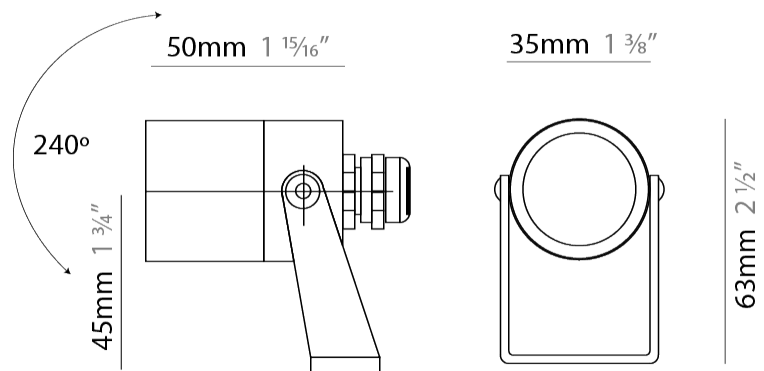

GENERAL

Series: Nano Flood
Subseries: Nano Full Inox
Brand: Platek
Division: Exterior
Mounting Type: Surface
Mounting Location: Above Ground
Subcategory: Flood

PHYSICAL

Shape: Cylinder
Length (mm): 50
Length (in): 1 ¹⁵/₁₆
Width (mm): 35
Width (in): 1 ³/₈
Height (mm): 63
Height (in): 2 ¹/₂
Light Distribution: Adjustable / Direct
Weight (kg): 0.35
Weight (lbs): 0.77
Diffuser: Clear tempered glass
Fixture Finish: SST
Fixture Material: Stainless Steel AISI 316L
Cable Details: Supplied with 1 power cable 0.5m in length

ELECTRICAL

Lamp Type: LED
Input Wattage (W): 2
Total Output Wattage (W): 2
Dimming: Non-Dimming / Phase Dimming (120Vac only) / 0-10V Dimming
Driver Included: No
Driver Location: Remote
Driver Type: Constant Current - 120 / 277Vac
Driver Class: Class 2
Input Voltage (V): 120 - 277
Constant Current (MA): 700

LED

Number of LEDs: 1
Color Temperature (°K): 2700 / 3000 / 4000
Max. Delivered Lumen (lm): 150 - 175 / 155 - 180
Nominal Lumen (lm): 250 / 260
CRI: >80 CRI
Lamp Life (hrs): 60000

OPTICAL

Optic°: 14 / 26 / 38 / ELL

RATINGS AND CERTIFICATIONS

Certified By: Certified for North American Standards
IP rating: IP68
IK Rating: IK08
Bug Rating: B0 U0 G0
Marine Grade: Stainless Steel AISI 316L