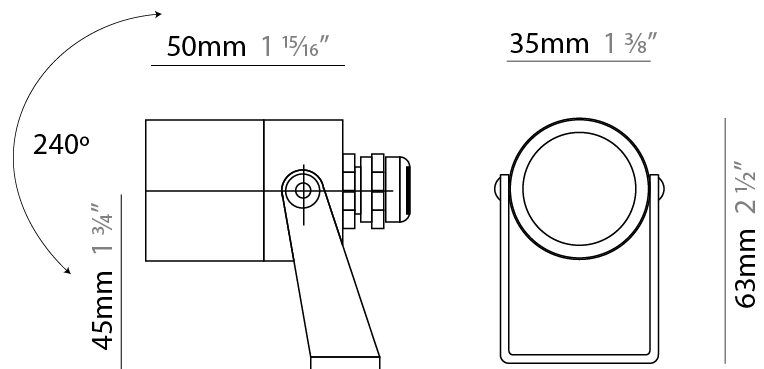

GENERAL

Series: Nano Flood
Subseries: Nano Standard
Brand: Platek
Division: Exterior
Mounting Type: Surface
Mounting Location: Above Ground
Subcategory: Flood

PHYSICAL

Shape: Cylinder
Length (mm): 50
Length (in): 1 ¹⁵/₁₆
Width (mm): 35
Width (in): 1 ³/₈
Height (mm): 63
Height (in): 2 ¹/₂
Light Distribution: Adjustable / Direct
Diffuser: Clear tempered glass
Fixture Finish: [BLK / WHI / GRY / COR / ANT / BRZ](#)
Fixture Material: Aluminum Die Cast
Cable Details: Supplied with 1 power cable 5m in length

ELECTRICAL

Lamp Type: LED
Input Wattage (W): 2.7
Total Output Wattage (W): 2
Dimming: Non-Dimming / Phase Dimming (120Vac only) / 0-10V Dimming
Driver Included: No
Driver Location: Remote
Driver Type: Constant Voltage - 120 / 277Vac
Input Voltage (V): 120 - 277
Constant Voltage (V): 24V
Upon Request: (Not included - see components [IP65 or higher enclosure to be supplied by others]) 0-10Vdc dimming / Phase dimming / Non-dimming 120/277Vac

LED

Number of LEDs: 1
Color Temperature (°K): [2700 / 3000 / 4000](#)
Max. Delivered Lumen (lm): 150 - 175 / 155 - 180
Nominal Lumen (lm): 250 / 260
CRI: >80 CRI
Lamp Life (hrs): 60000

OPTICAL

Optic°: [14 / 26 / 38 / Elliptical](#)

RATINGS AND CERTIFICATIONS

Certified By: Certified for North American Standards
IP rating: IP66
IK Rating: IK08
Bug Rating: B0 U0 G0