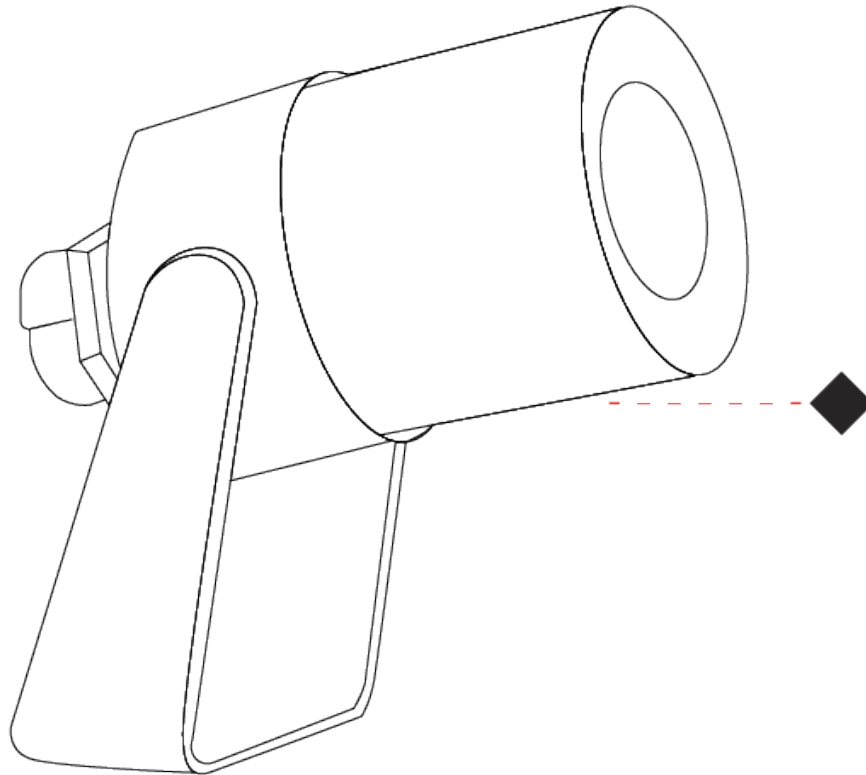

E9F332-

PROJECT	_____
TYPE	_____
SPECIFIER	_____
QUANTITY	_____
DATE	_____

E