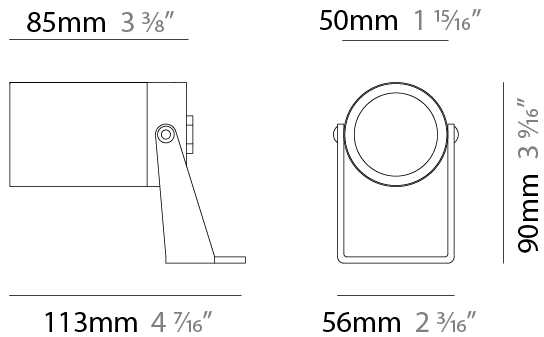

NANO XL SURFACE

E9F235-

base number	Color Temperature	Finish Options	Lens Options

1. To build a product code in our configurator select the specify button on the base model # product page
2. To build a manual product code on this datasheet choose from the options listed below in blue font and add the suffix to the base model #

GENERAL

Series: Nano Flood
Subseries: Nano XL
Brand: Platek
Division: Exterior
Mounting Type: Surface
Mounting Location: Above Ground
Subcategory: Flood

PHYSICAL

Shape: Cylinder
Length (mm): 85
Length (in): 3 3/8
Width (mm): 50
Width (in): 2
Height (mm): 90
Height (in): 3 9/16
Light Distribution: Adjustable / Direct
Diffuser: Clear tempered glass
Fixture Finish: BLK / WHI / GRY / COR / ANT / BRZ
Fixture Material: Aluminum Die Cast
Cable Details: Supplied with 1 power cable 0.5m in length

ELECTRICAL

Lamp Type: LED
Input Wattage (W): 7.5
Total Output Wattage (W): 7
Dimming: Non-Dimmable / 0-10V Dimming
Driver Included: No
Driver Location: Remote
Driver Type: Constant Voltage- 120 / 277Vac
Driver Class: Class 2
Input Voltage (V): 120 - 277
Constant Voltage (V): 24

LED

Number of LEDs: 1
Color Temperature (°K): 2700 / 3000 / 4000
Max. Delivered Lumen (lm): 245 / 255
Nominal Lumen (lm): 704 / 740
CRI: >80 CRI
Lamp Life (hrs): 60000

OPTICAL

Optic°: 20 / 30

RATINGS AND CERTIFICATIONS

Certified By: Certified for North American Standards
IP rating: IP66
IK Rating: IK08
Bug Rating: B1 U0 G0